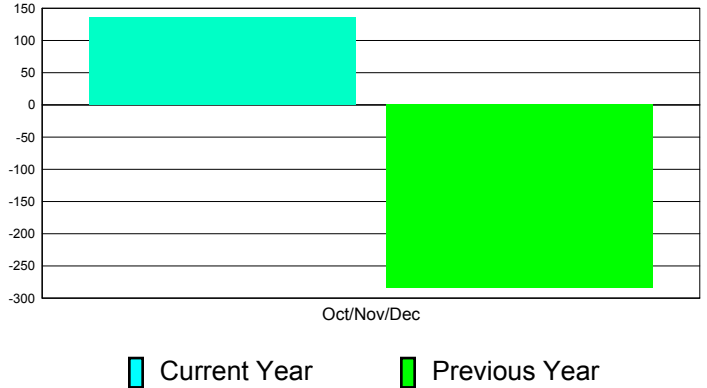

Comparison of Membership Gain/Loss

Current Year Compared to the Previous Year