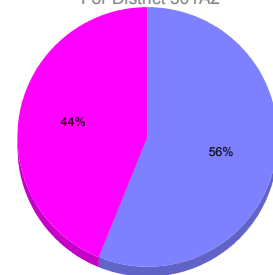

Membership Results 2011-2012

Goal, New, Dropped, Gain/Loss

Comparison of Membership Gain/Loss

Current Year Compared to the Previous Year

Gender Comparison 2010-2011

For District 301A2

Oct/Nov/Dec

■ Male ■ Female