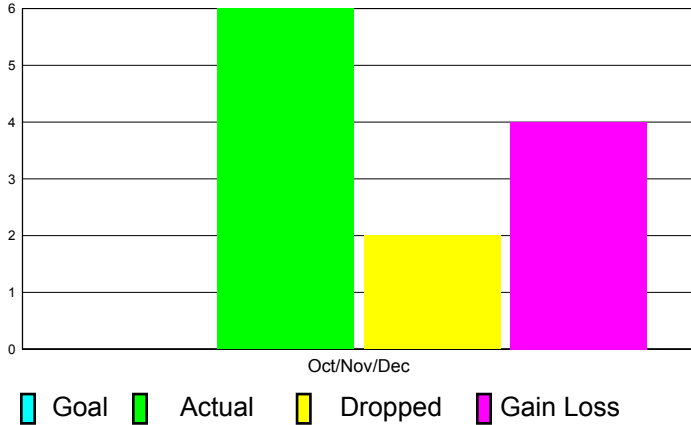

GMT Reports for District (or Undistricted) **District 301A2**

GMT: Doctor DATUK K NAGARATN. Location: PHILIPPINES

GMT CA: 5

CLUBS

**Club Results
2011-2012**

**Clubs
2010-2011**

Month	New Club Goal	Actual New Clubs	Actual Dropped Clubs	Gain/Loss of Clubs	Gain/Loss of Clubs
Oct/Nov/Dec	0	6	2	4	-2
Totals	0	6	2	4	-2

Club Results 2011-2012

Goal, New, Dropped, Gain/Loss

Comparison of Club Gain/Loss

Current Year Compared to the Previous Year

YTD Status Quo Clubs 2010-2011

Status Quo Clubs Compared to Status Quo Members

MEMBERSHIP