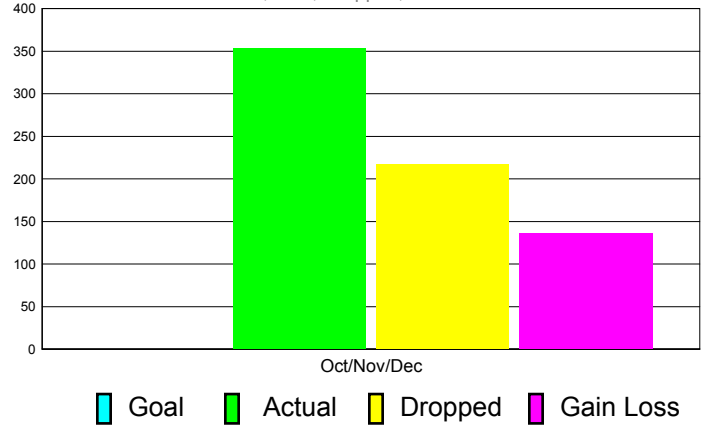

Membership Results 2011-2012

Goal, New, Dropped, Gain/Loss